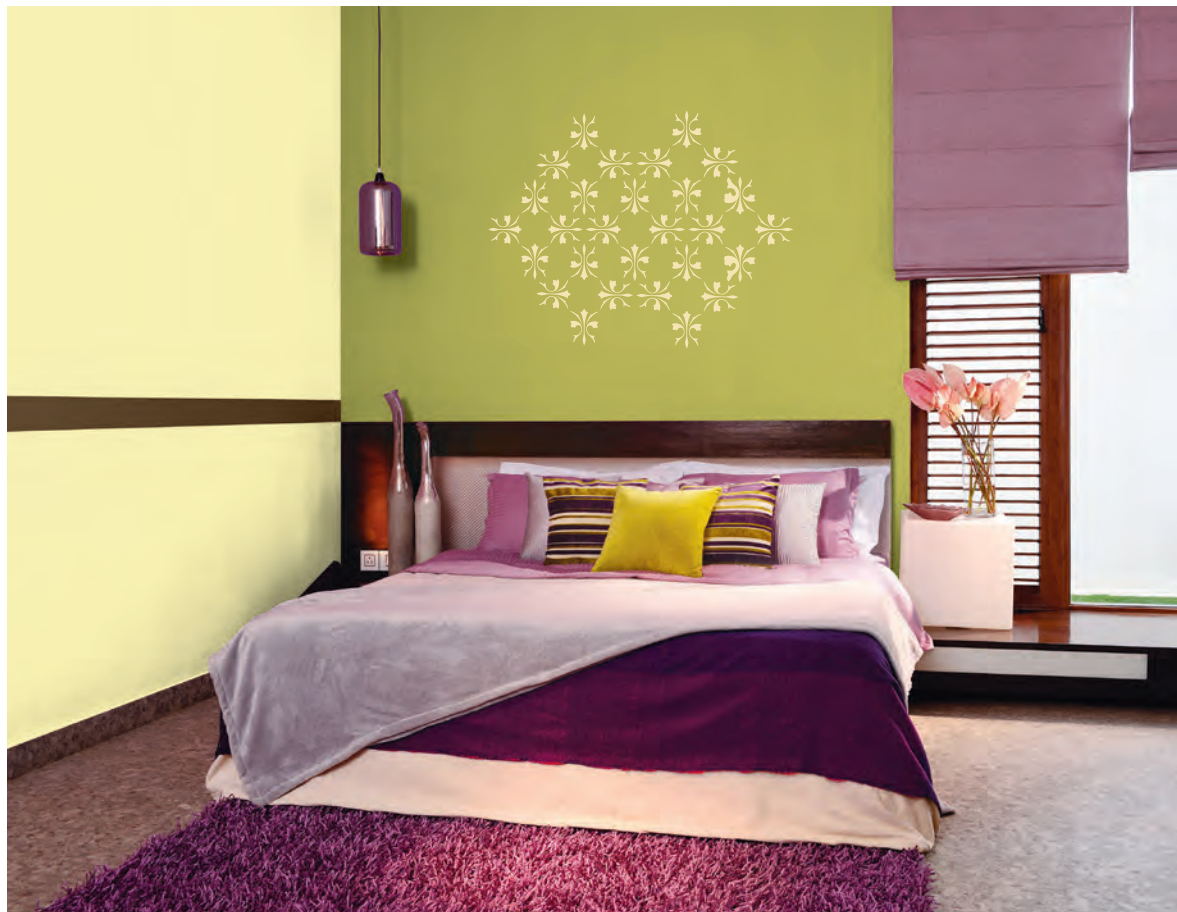

2

Colours Shown here are indicative only. Use Asian Paints Colour Spectra for exact shade reference.