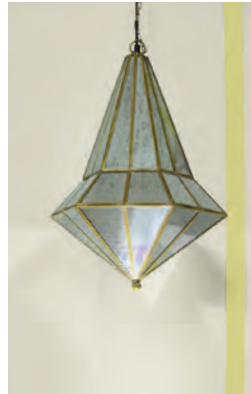

1 2 3

COLOUR OPTION

1 2 3

8332
Snowflake

7846
Olive Oil

7470
Teal Magic

Wood Finish
PU Palette White

Wall Fashion
Gypsy Beads